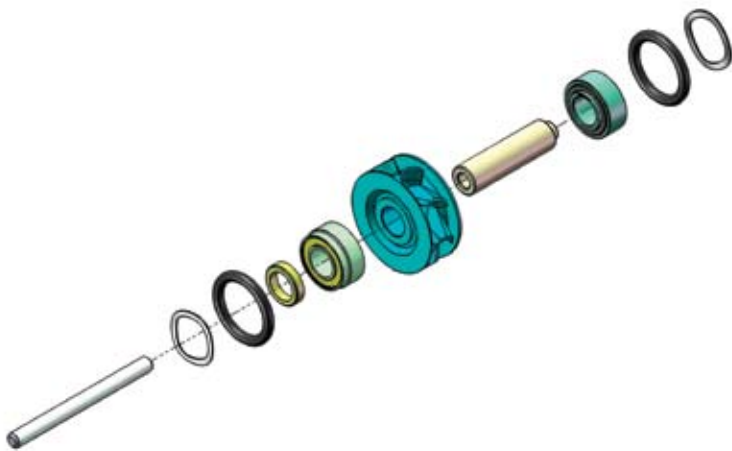

New Product Release

Replacement parts for
KaVo 6500B Gentlesilence LUX Handpiece

Part Number

HKV8065-A70B2L814

Description

Dynamic Perfection™
Rotor Ceramic

Component Parts

HKV380	Impeller (1)
HKV200	Loading spring washer (1)
HKV205	Loading spring washer (1)
HKV281	Slinger (1)
TSP590	pindle (1)
HKV110	O-Ring (2)
DA02J2L-814	Back Bearing (1)
DA70B2L-801	Front Bearing (1)